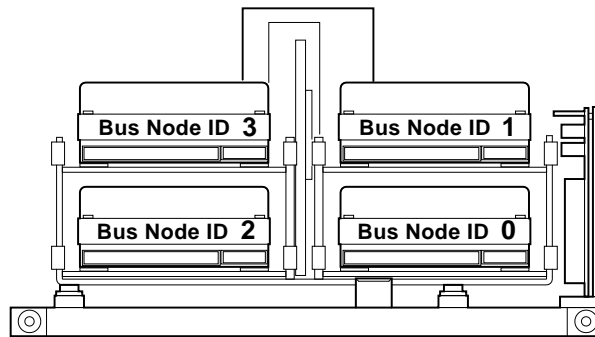

# 1 RF-Series 3 1/2-Inch Fixed Disks

Figure 1 RF-Series 3 1/2-Inch Storage Assembly

MLO-009822

**Figure 2 RF-Series 3 1/2-Inch Drive ID Selection**

**3 1/2-Inch Fixed-Media Storage Tray**

**Front Panel**

MLO-009819