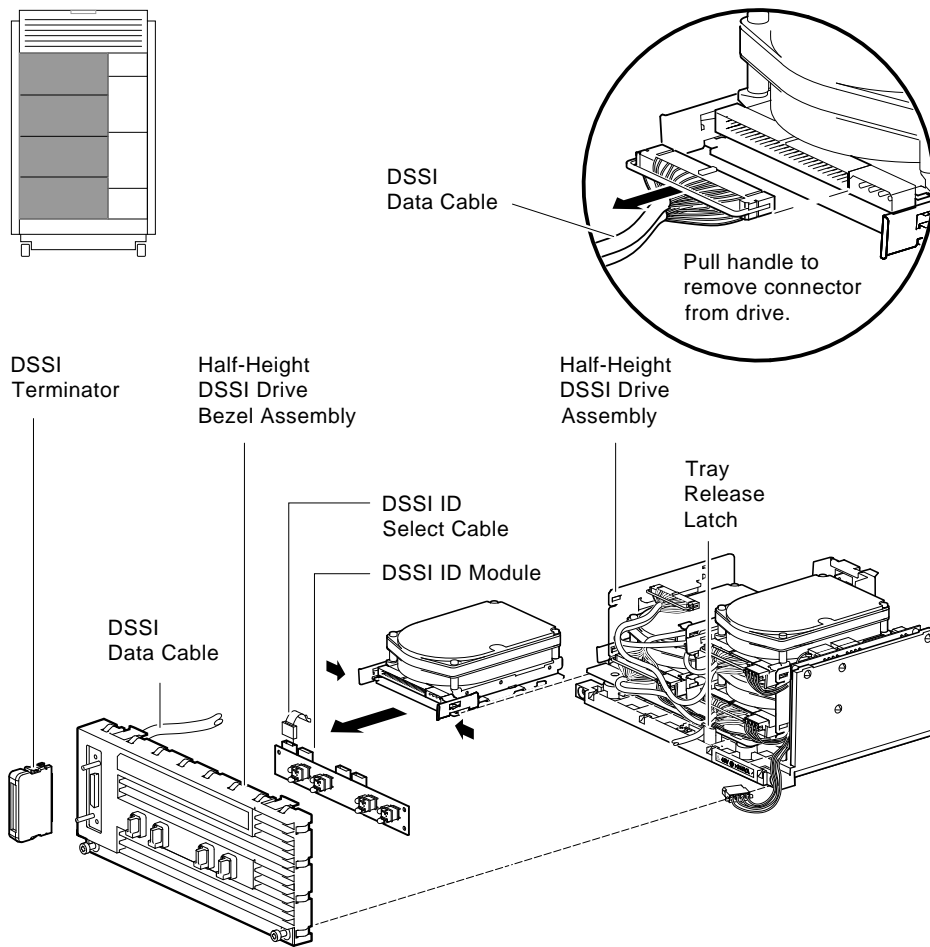

**3 1/2-Inch DSSI Disk Drive Installation Instructions**

EK-DS3DR-IN. A01

November 1992

---

This document illustrates how to install all 3 1/2-inch RF-Series DSSI drives into the DEC 4000 AXP™ Model 600 Series system.

# 1 RF-Series 3 1/2-Inch Fixed Disks

Figure 1 RF-Series 3 1/2-Inch Storage Assembly

MLO-009822

**Figure 2 RF-Series 3 1/2-Inch Drive ID Selection**

**3 1/2-Inch Fixed-Media Storage Tray**

**Front Panel**

MLO-009819