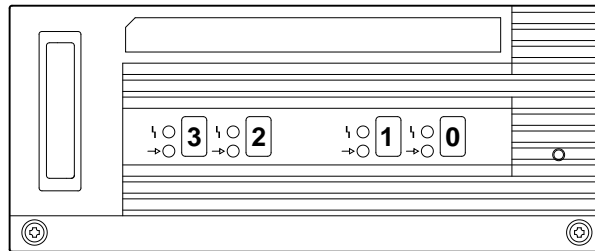

**3 1/2-Inch DSSI Disk Drive Installation Instructions**

EK-DS3DR-IN. A01

November 1992

---

This document illustrates how to install all 3 1/2-inch RF-Series DSSI drives into the DEC 4000 AXP™ Model 600 Series system.

# 1 RF-Series 3 1/2-Inch Fixed Disks

Figure 1 RF-Series 3 1/2-Inch Storage Assembly

MLO-009822

**Figure 2 RF-Series 3 1/2-Inch Drive ID Selection**

**3 1/2-Inch Fixed-Media Storage Tray**

**Front Panel**

MLO-009819