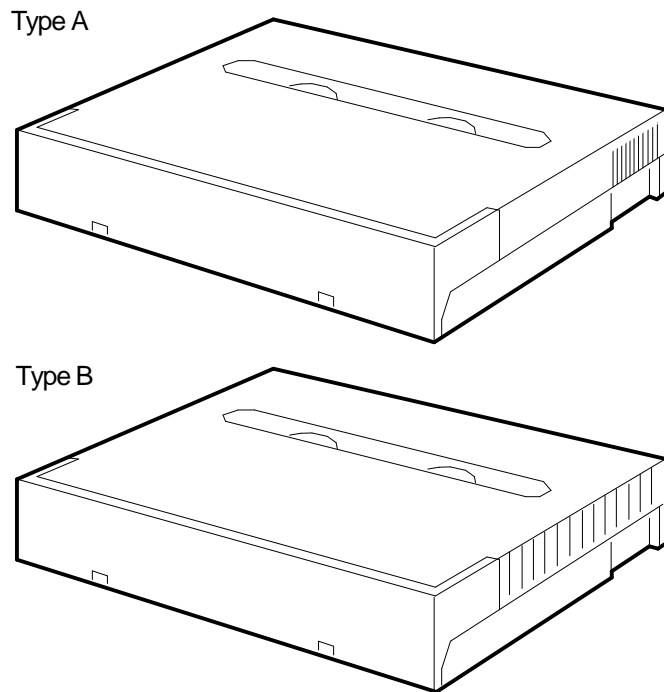

EK-TLZ06-U1.A01

NOTICE

This document provides updated information for the DIGITAL DAT loader.

DDS Media Differences

Currently two types of DDS media cartridge shell designs are in the marketplace. Figure 1 contains an illustration of each type.

Figure 1 DDS Cartridge Shells

MA-0372-93.GRA

The type A cartridge shell has a smooth surface on the side, while type B has a slotted design. The type B cartridge was designed to provide a better grip surface. While a good ergonomic design for manually loading and unloading a DDS tape drive, the type B does not perform as reliably in the TLZ6L Autoloader as the type A. Because of the growing application of autoloaders, some manufactures will be phasing out the type B design.